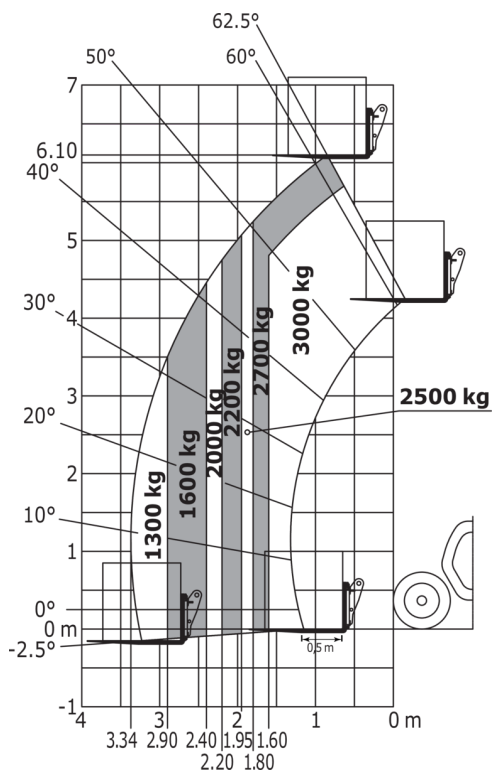

MLT 630-115 V - Traglasttabellen

Machine on tires with forks Metric