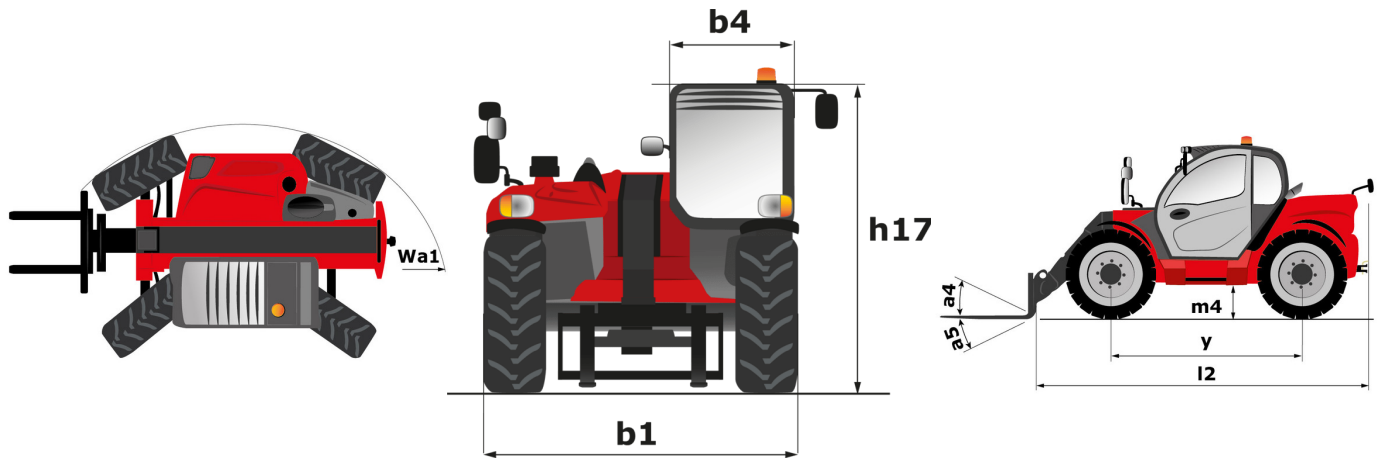

MLT 630-115 V - Maßzeichnung